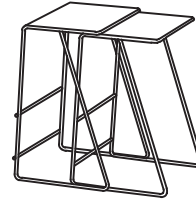

## Measures

Width:	47,5cm
Height:	70cm
Depth:	42cm
Seat height:	70cm
Arm height:	
Back height:	
Depth open:	

## Packaging

Composed of shrink-wrapped plastic and protective corner protectors. The packaging was created at the same time as the design, optimising it so that it is easy to transport and takes up as little space as possible, avoiding the unnecessary use of packaging material.