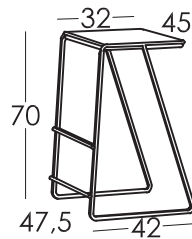

## Measures

Width:	47,5cm
Height:	70cm
Depth:	42cm
Seat height:	70cm
Arm height:	
Back height:	
Depth open:	